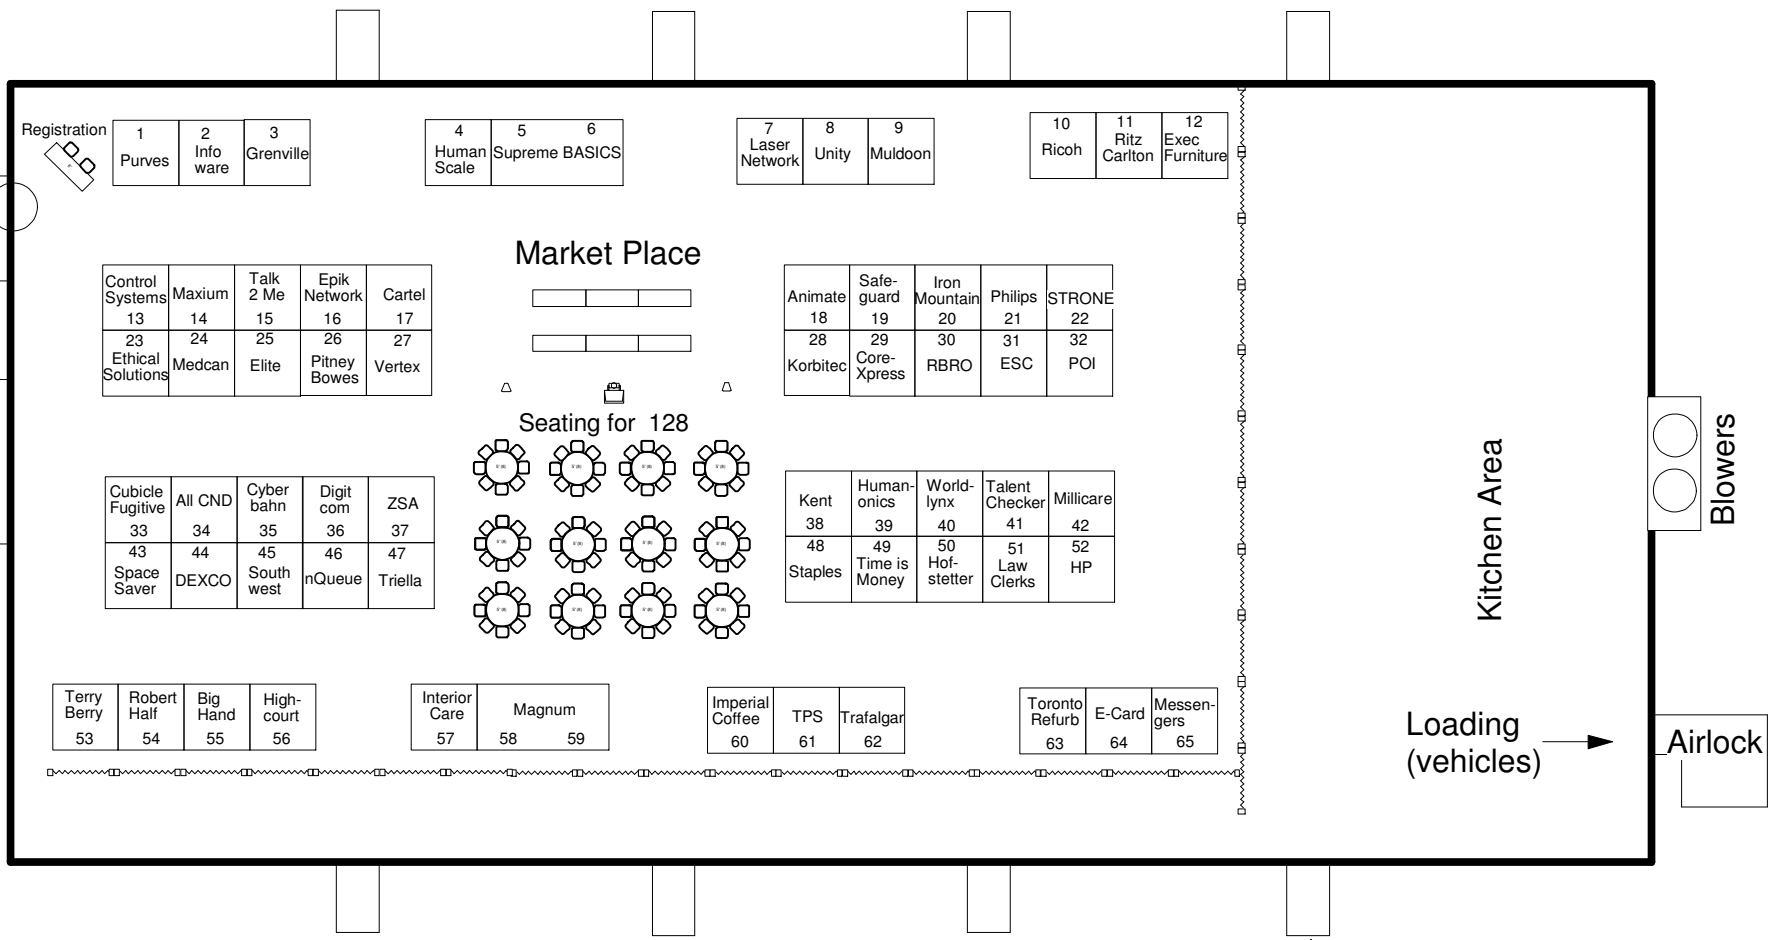

Monterra Dome

TLOMA TRADE SHOW FLOOR PLAN 2011

Attendee Entrances

Parking

Vendor load in door (walk in)